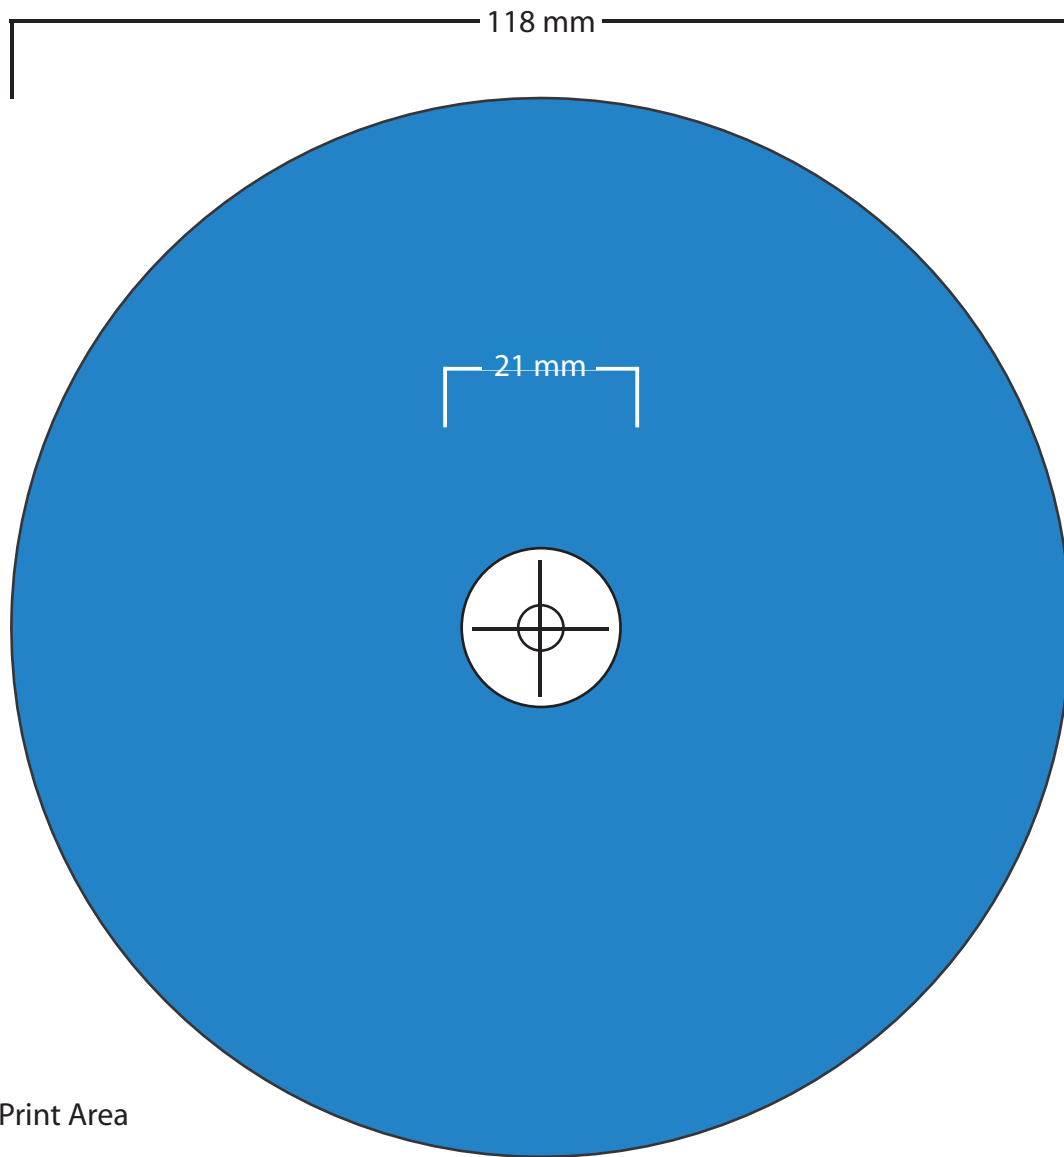

CD REPLICATION

(500+ QUANTITIES ONLY)

Non-Print Area

Image Print Area

* Not actual size

- Please supply high resolution (**300 dpi** minimum) **.PDF** file
- Delete all registration and guide marks.
- Do not include circle lines.
- A printed or electronic proof may be supplied demonstrating registration and positioning if required.